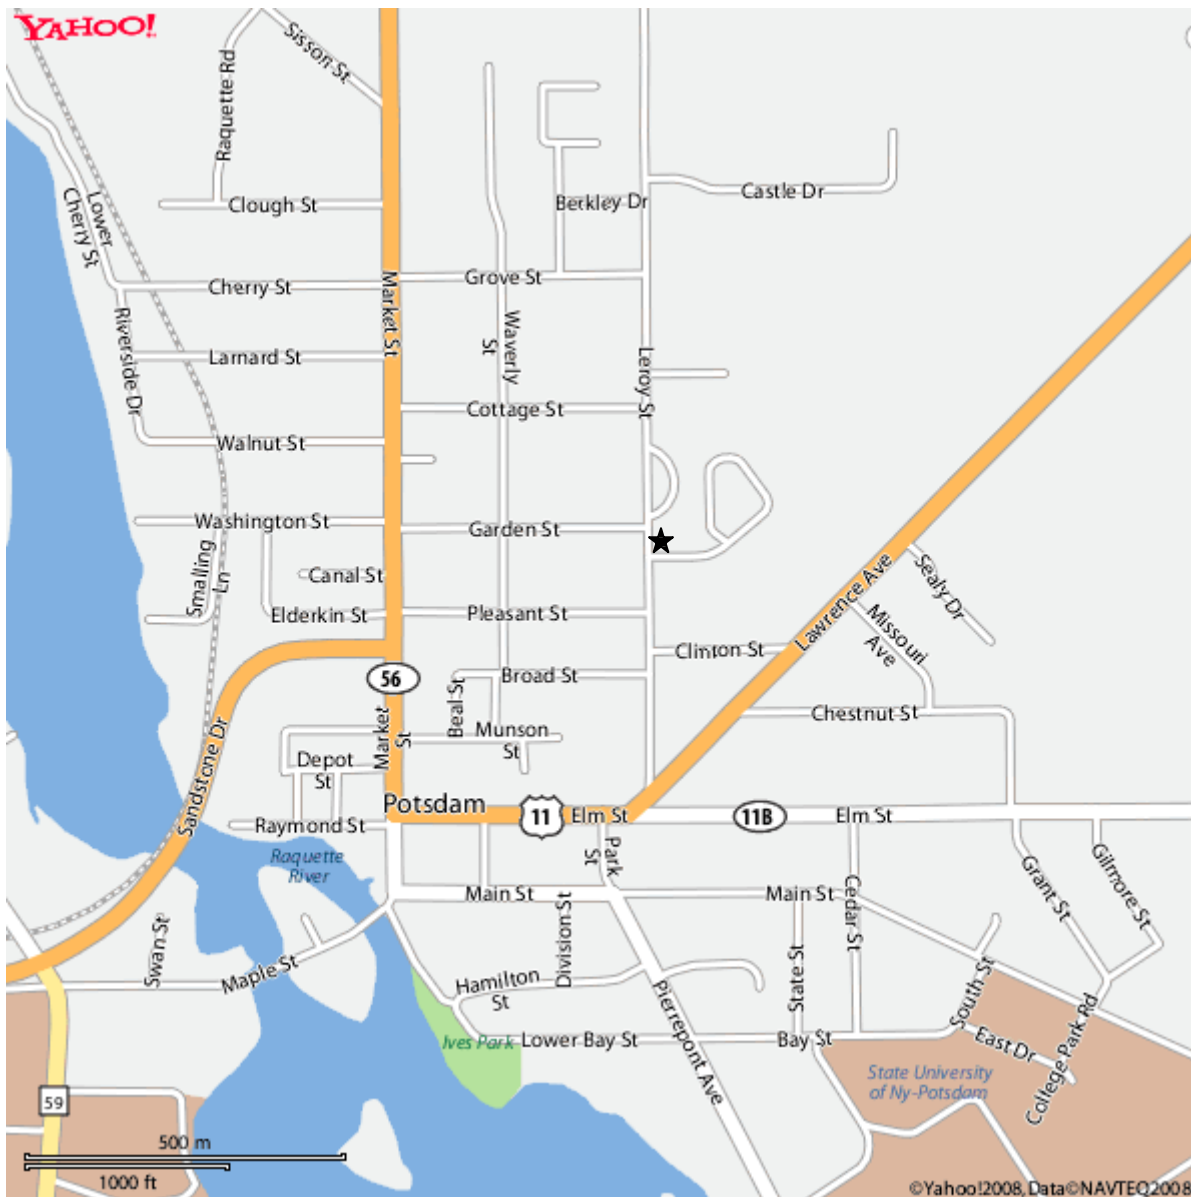

Potsdam Central School District
High School
29 Leroy St
Potsdam, NY 13676

Important Note: When you arrive, please check in at the main office. You will be directed to the room for your video consultation. Upon completion of your appointment, please check out at the main office as well.

From the North:

Take US RT-56.
 Turn left at Garden St.
 Turn right at Leroy St.
 The building will be on the left.

From the West

Take US RT-11.
 Turn left at Market St /TR-56.
 Turn right at Garden St.
 Turn right at Leroy St.
 The building will be on the left.

From the East

Head West on US RT-11.
 Turn right at Clinton St.
 Turn right at Leroy St.
 The building will be on the right.

From the South

Take RT-56.
 Turn Right at Elm St / US-11.
 Turn Left at Lawrence Ave/ US-11.
 Slight left at Leroy St.
 The building will be on the right.