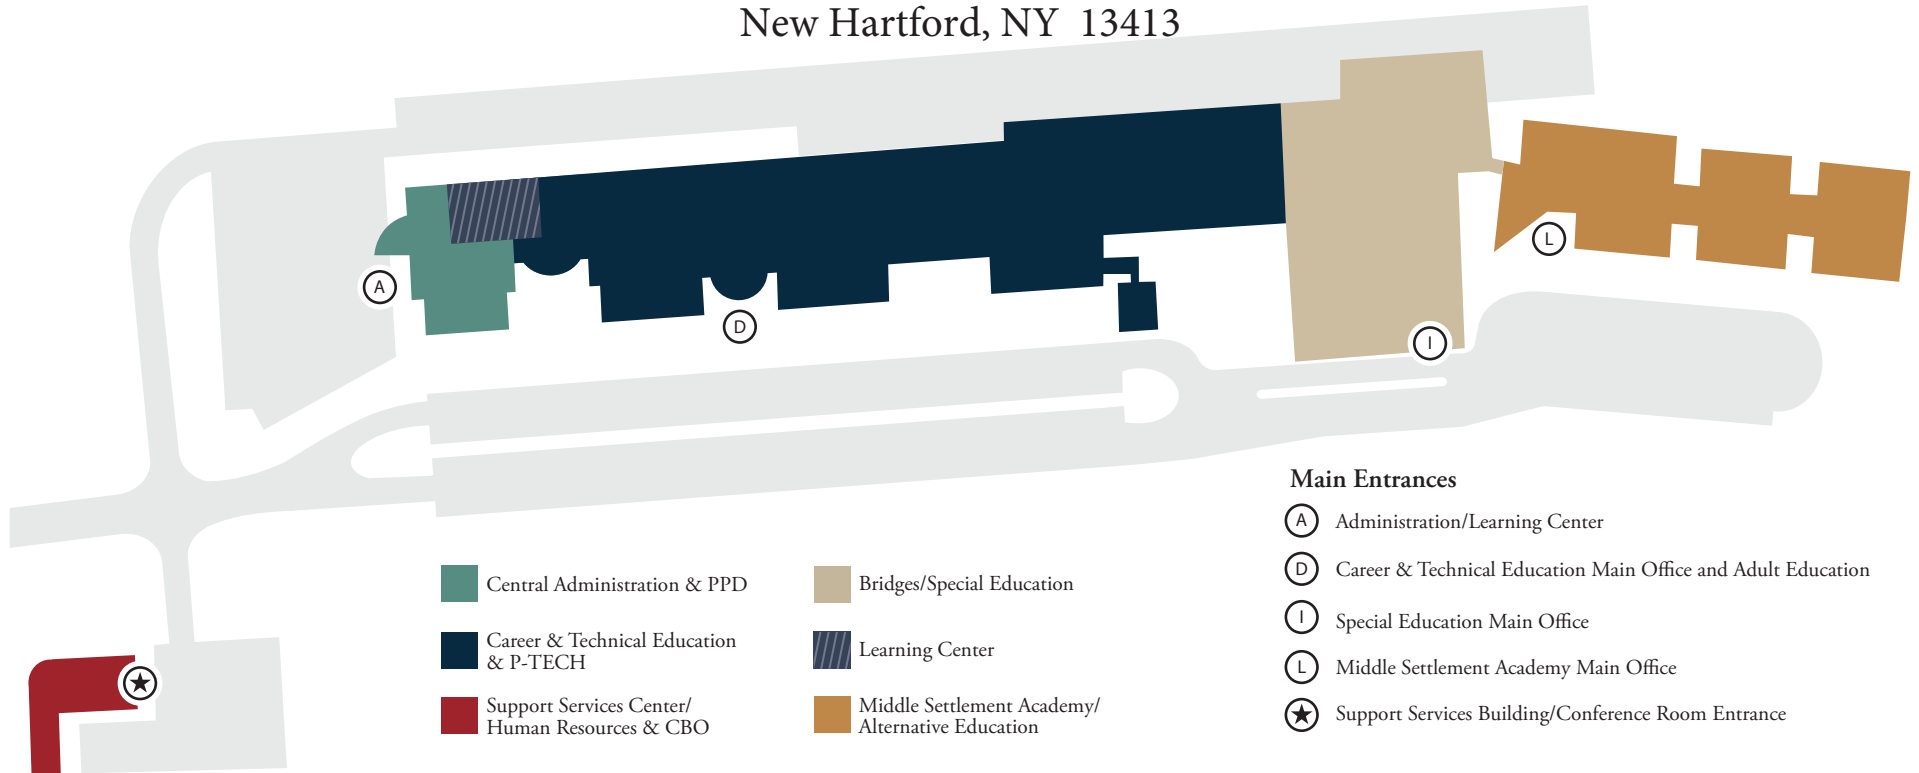

ONEIDA-HERKIMER-MADISON BOCES COMPLEX

4747 Middle Settlement Road
New Hartford, NY 13413

NYSTRS Video Consultations are held in the Support Services Building (marked here with a star)