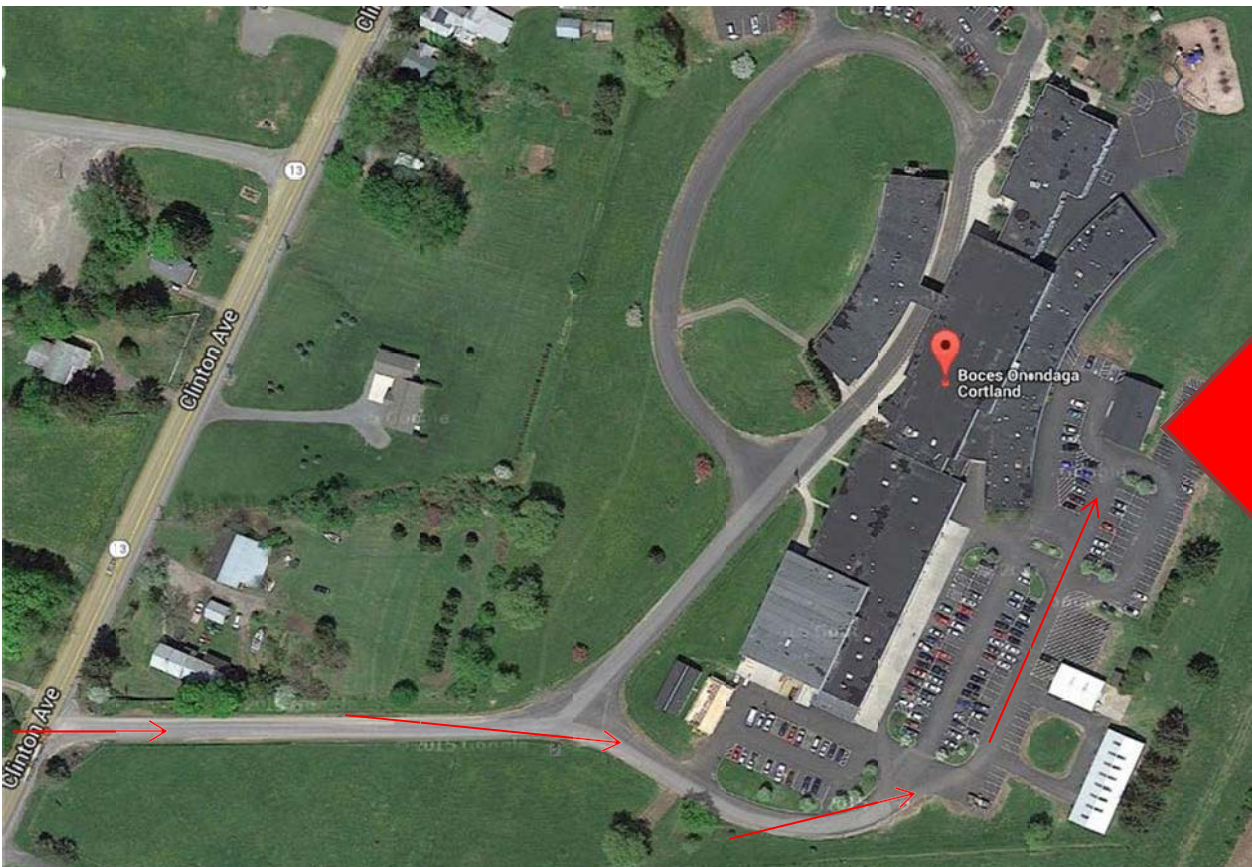

Cortland
OCM BOCES Cortlandville Campus
McEvoy Conference Center 1710 NYS Rt. 13

Directions from Dryden/Ithaca: Take Rt. 13 North into Cortland (after Wal-Mart you will want to veer right & continue on 13 (AKA Tompkins St.). Follow Rt. 13 into the City of Cortland. At the Main St. intersection Rt. 13 will now be called Port Watson St. Follow to your first left (stay in left lane) and take left onto Church Street. Keep going down Church Street through approximately three lights. At the fourth light take a right onto Clinton Avenue (also Rt. 13). Go straight down Clinton Avenue to light (by Mobil Station/Kost Tire) and take a left onto Clinton Ave. Ext. (still Rt. 13). Go about a half-mile and the BOCES entrance will be on the right. Appointments will be held in Conference Center which is behind the main building (**see Map below**).

Directions from Moravia/Locke: There are several routes to take to get to Rt. 13. A quick way would be to take a right onto Rt. 281 when you get to the bottom of the hill on Rt. 90. Get onto Interstate 81 South (past the Homer High School) and take I-81 to Exit 11. At the end of the ramp, take a left onto Rt. 13. In approximately one mile there will be a driveway for BOCES McEvoy Center. Appointments will be held in Conference Center which is behind the main building (**see Map below**).

Directions from Syracuse (or north of Cortland): Take I-81 South to Exit 11. At the end of the ramp, take a left onto Rt. 13. In approximately one mile there will be a driveway for BOCES McEvoy Center. Appointments will be held in Conference Center which is behind the main building (**see Map below**).

Directions from Binghamton (or south of Cortland): Take I-81 North to Exit 11. At the end of the ramp, take a right onto Rt. 13. In approximately one mile there will be a driveway for BOCES McEvoy Center. Appointments will be held in Conference Center which is behind the main building (**see Map below**).