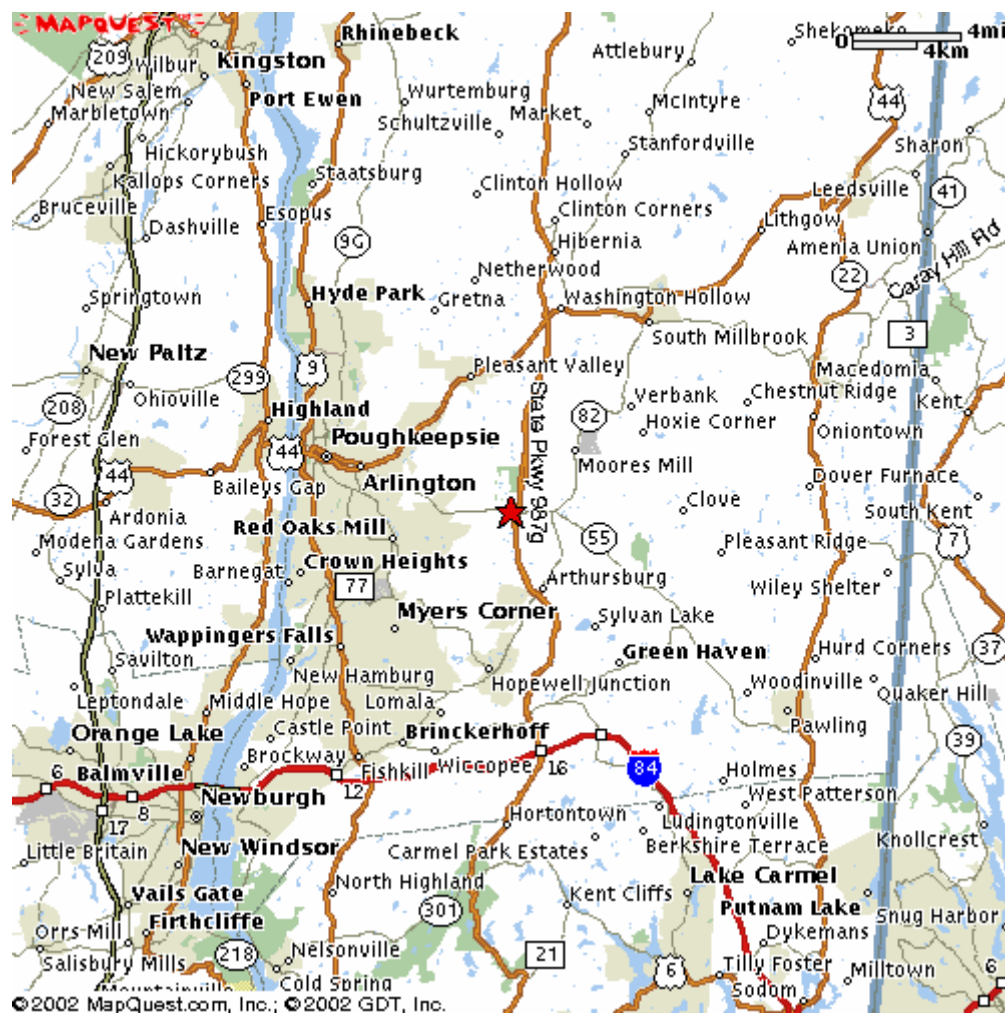

Arlington High School
1157 Route 55
Lagrangeville NY 12540-5021

From the Taconic Parkway:

Take the Route 55 exit west towards Poughkeepsie and follow Route 55 for approximately .25 miles. At the traffic signal, turn right into the parking lot. Please enter using the main entrance and check into the main office upon arrival.

From the Mid Hudson Bridge:

Cross the bridge and merge onto Route 55 east for approximately 11.9 miles. At the traffic signal, turn left into the parking lot. Please enter using the main entrance and check into the main office upon arrival.