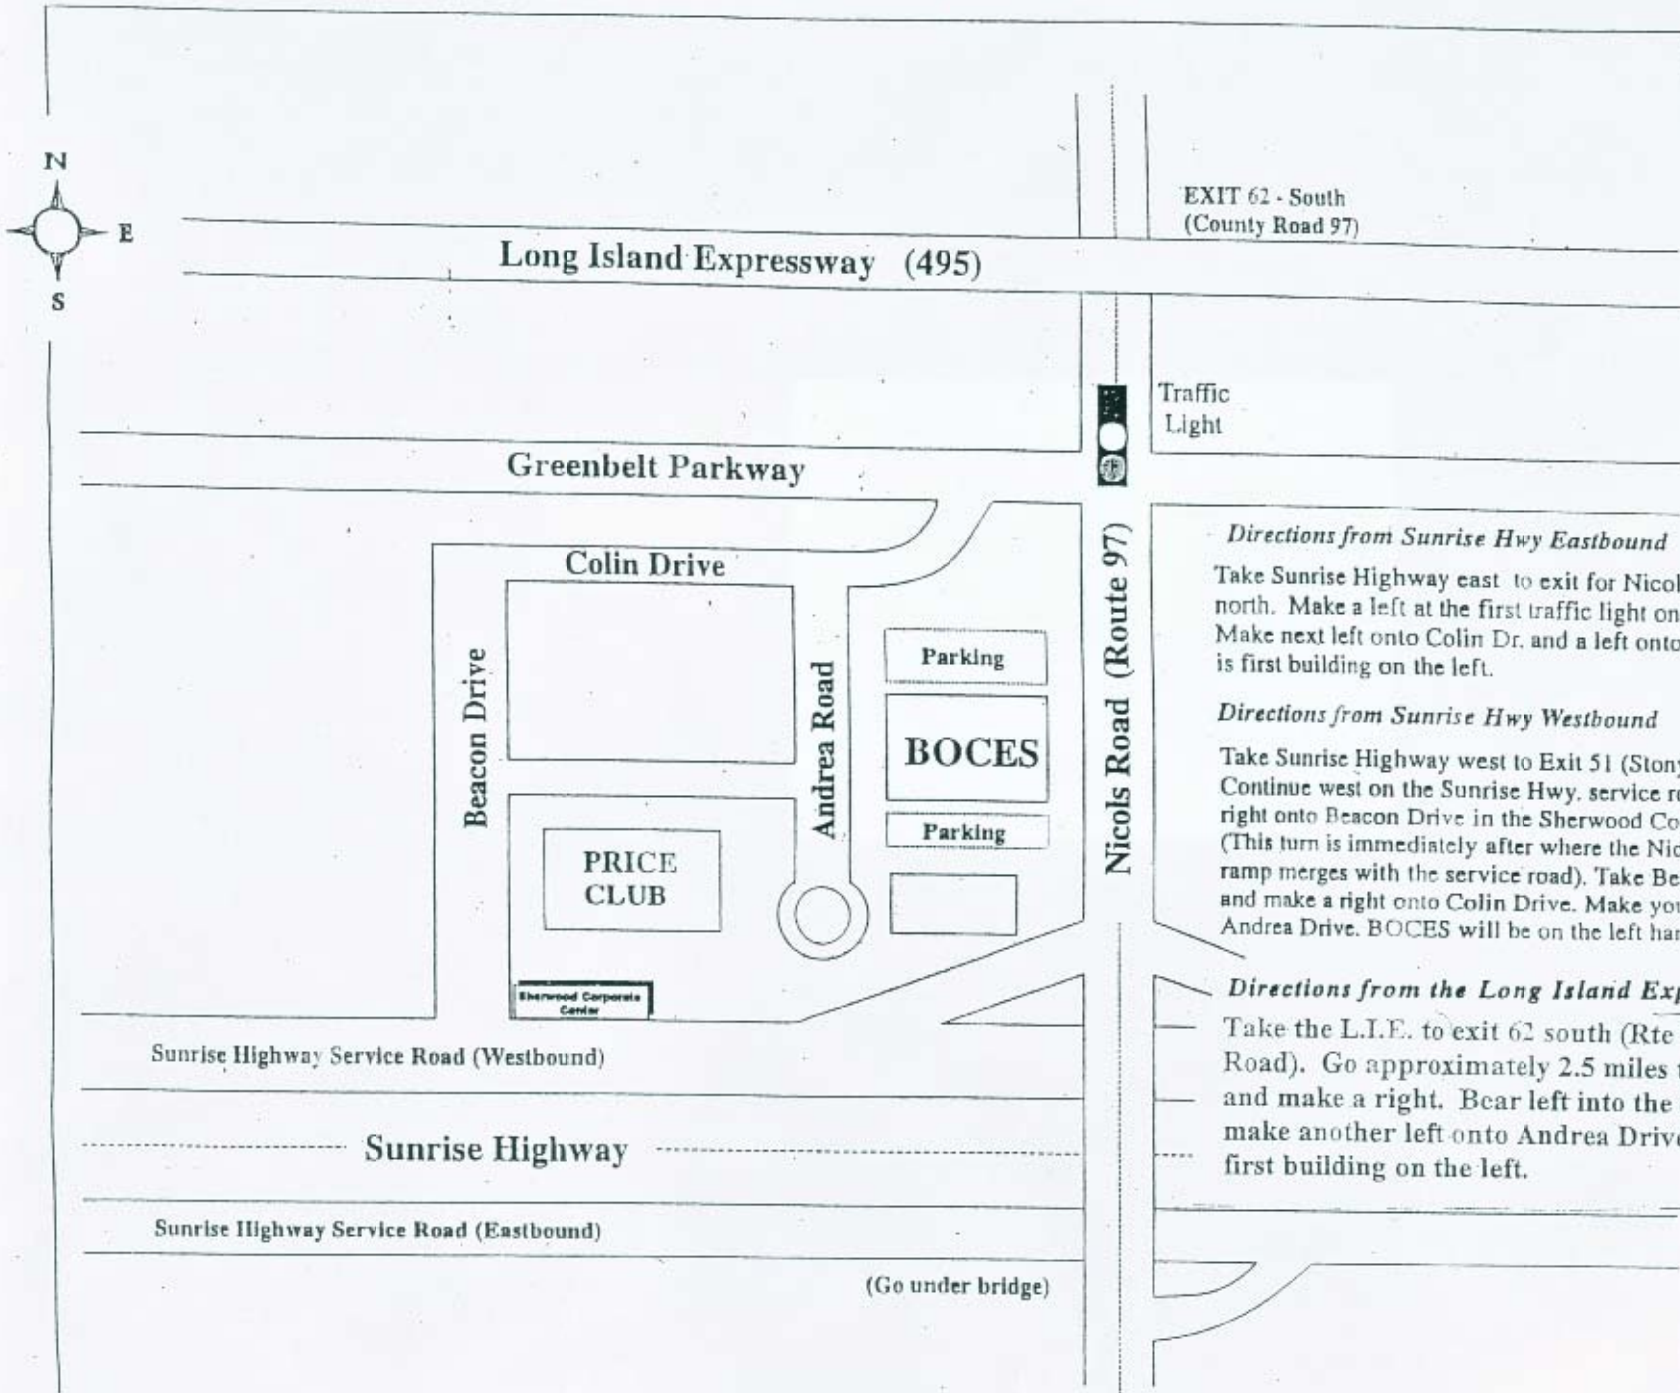

EASTERN SUFFOLK BOCES

Sherwood Corporate Center, 15 Andrea Road, Holbrook, NY 11741

EXIT 62 - South
(County Road 97)

Long Island Expressway (495)

Traffic
Light

Greenbelt Parkway

Colin Drive

Beacon Drive

Andrea Road

Parking

BOCES

Parking

PRICE
CLUB

Sherwood Corporate
Center

Nicols Road (Route 97)

Directions from Sunrise Hwy Eastbound

Take Sunrise Highway east to exit for Nicols Rd. (County Road 97) north. Make a left at the first traffic light onto Greenbelt Pkwy. Make next left onto Colin Dr. and a left onto Andrea Road. BOCES is first building on the left.

Directions from Sunrise Hwy Westbound

Take Sunrise Highway west to Exit 51 (Stony Brook/Blue Point). Continue west on the Sunrise Hwy. service road and make your first right onto Beacon Drive in the Sherwood Corporate Center Complex. (This turn is immediately after where the Nichols Road entrance ramp merges with the service road). Take Beacon Drive to the end and make a right onto Colin Drive. Make your first right onto Andrea Drive. BOCES will be on the left hand side.

Directions from the Long Island Expressway

Take the L.I.E. to exit 62 south (Rte 97 - Nicholas Road). Go approximately 2.5 miles to Colin Drive and make a right. Bear left into the complex and make another left onto Andrea Drive. BOCES is the first building on the left.

Sunrise Highway Service Road (Westbound)

Sunrise Highway

Sunrise Highway Service Road (Eastbound)

(Go under bridge)