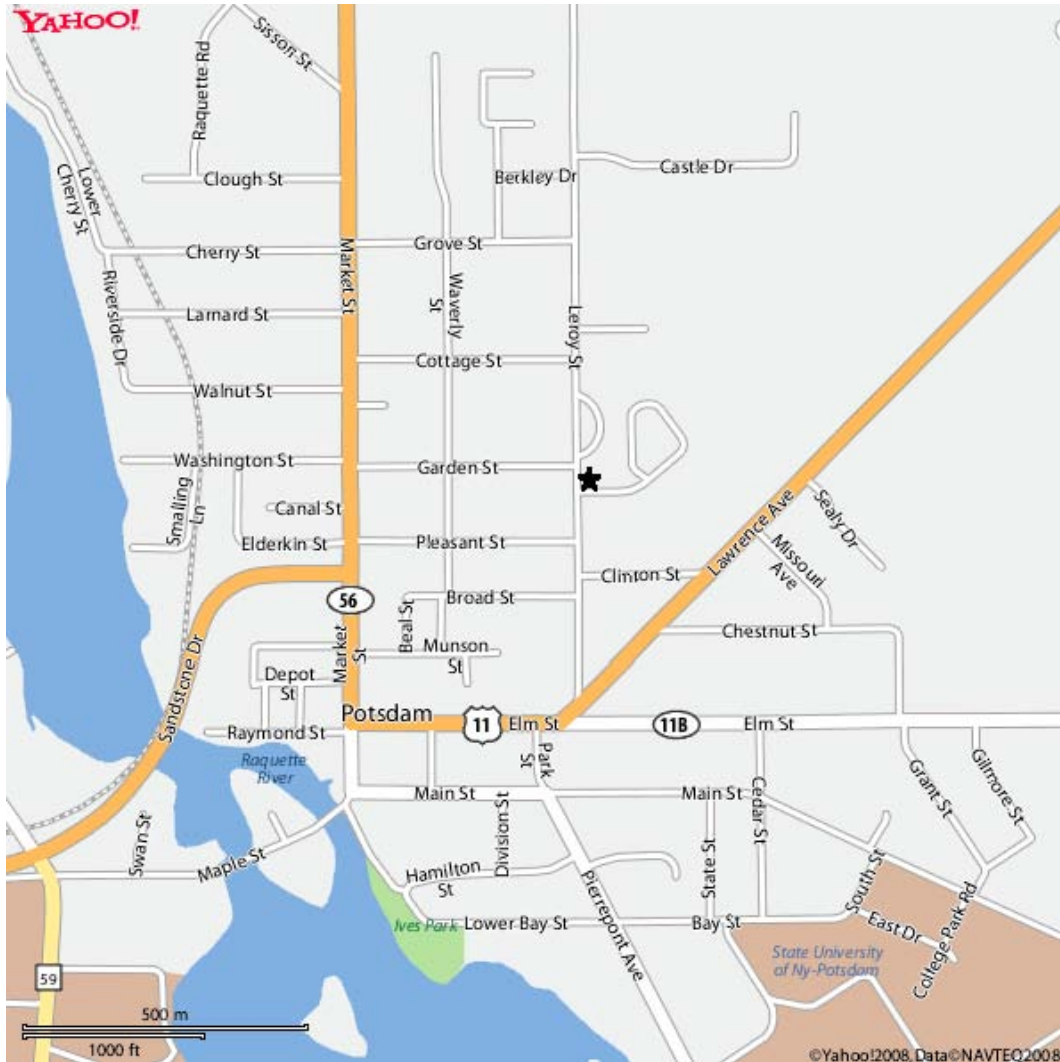

Potsdam Central School District
29 Leroy St
Potsdam, NY 13676

Important Note: When you arrive, please check in at the main office. You will be directed to room 734 for your video consultation. Upon completion of your appointment, please check out at the main office as well.

From the North:

Take US RT-56. Turn left at Garden St. Turn right at Leroy St. The building will be on the left.

From the West

Take US RT-11. Turn left at Market St /TR-56. Turn right at Garden St. Turn right at Leroy St. The building will be on the left.

From the East

Head West on US RT-11. Turn right at Clinton St. Turn right at Leroy St. The building will be on the right.

From the South

Take RT-56. Turn Right at Elm St / US-11. Turn Left at Lawrence Ave/ US-11. Slight left at Leroy St. The building will be on the right.